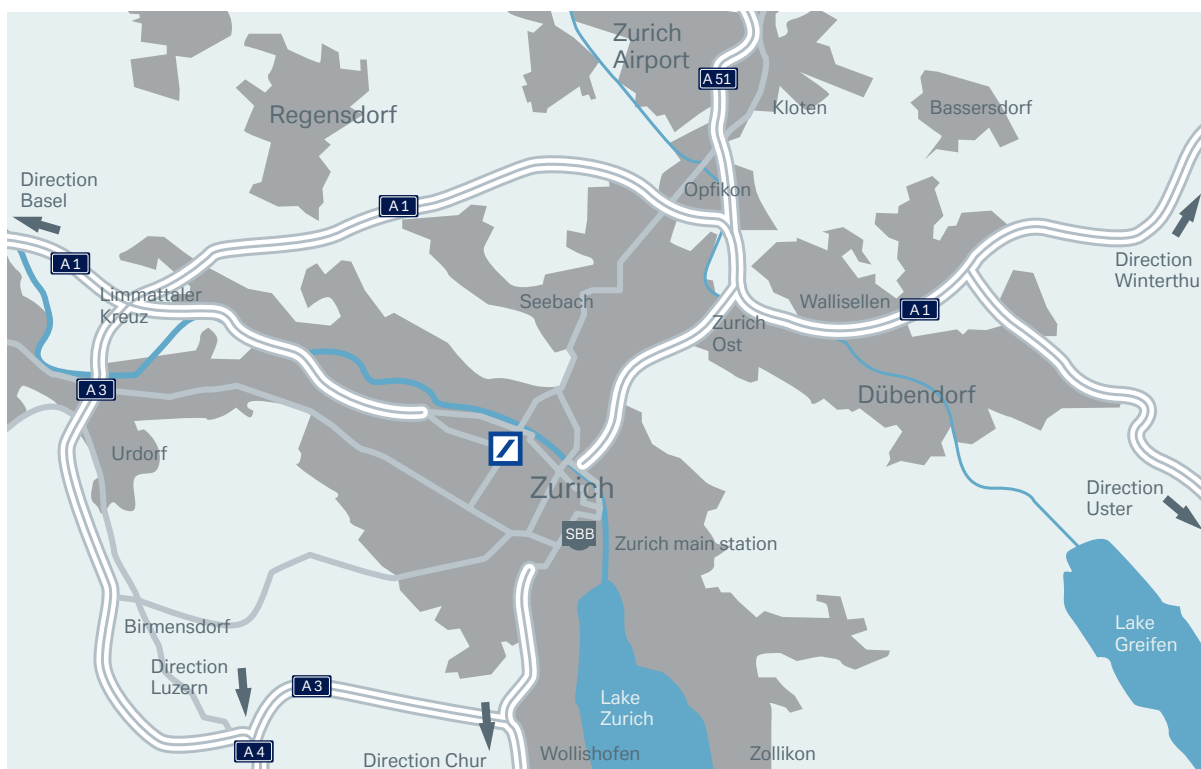

How to find us

Deutsche Bank (Switzerland) Ltd.
Prime Tower

Hardstrasse 201
CH-005 Zürich

Telephone +41 44 224 50 00
Telefax +41 44 224 50 50

Directions

You can reach Deutsche Bank's Prime Tower offices by taking the S-Bahn to Hardbrücke station, just two minutes from Zurich main station.

Continue to follow Route 1. Keep right. Then turn sharp left on to Breitensteinstrasse. Keep right on to Wipkingenbrücke and towards Escher-Wyss-Platz. Continue on to Hardstrasse.

Arrive at the entrance to the Prime Tower. Please contact your relationship manager if you need to arrange a parking space.

Address for navigation

Hardstrasse 219, Zürich

By train

Long-distance trains arrive at Zurich main station. Transfer to the S-Bahn for the two-minute journey to Hardbrücke, which is a three-minute walk from the Prime Tower.

Around Prime Tower

Deutsche Bank (Switzerland) Ltd.
Prime Tower

Hardstrasse 201
CH-005 Zürich

Telephone +41 44 224 50 00
Telefax +41 44 224 50 50

Directions

By public transport

The Prime Tower is easily accessible by public transport. S-Bahn trains to and from Zurich main station leave every three to five minutes, and the journey takes only two minutes. Zurich Airport is just eight minutes away by S-Bahn.